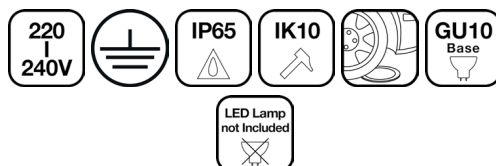

Warranties may be available on certain products as indicated in the product description and are valid from the date of purchase. The warranty is invalid in the case of improper use, installation in an unsuitable working environment, tampering or removal of the Quality Control date label. In the event of product failure during the warranty period it will be replaced free of charge, subject to the correct installation of the original product and subsequent return of the faulty unit. SWITCH LITE does not accept responsibility for any installation costs associated with the replacement of this product and reserves the right to alter specifications without prior notice.