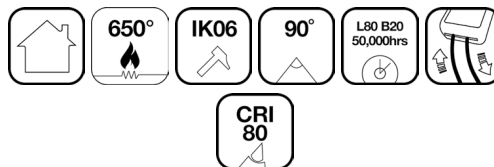

Warranties may be available on certain products as indicated in the product description and are valid from the date of purchase. The warranty is invalid in the case of improper use, installation in an unsuitable working environment, tampering or removal of the Quality Control date label. In the event of product failure during the warranty period it will be replaced free of charge, subject to the correct installation of the original product and subsequent return of the faulty unit. SWITCH LITE does not accept responsibility for any installation costs associated with the replacement of this product and reserves the right to alter specifications without prior notice.