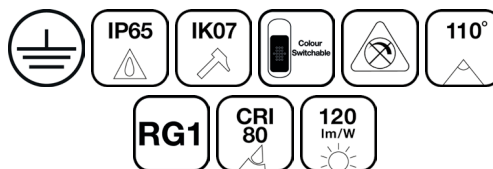

Warranties may be available on certain products as indicated in the product description and are valid from the date of purchase. The warranty is invalid in the case of improper use, installation in an unsuitable working environment, tampering or removal of the Quality Control date label. In the event of product failure during the warranty period it will be replaced free of charge, subject to the correct installation of the original product and subsequent return of the faulty unit. SWITCH LITE does not accept responsibility for any installation costs associated with the replacement of this product and reserves the right to alter specifications without prior notice.