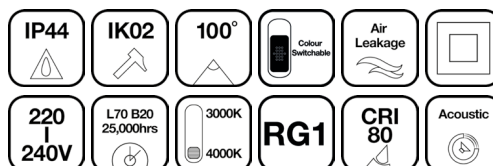

Uni-FitCS™

UNI-FITCS™ IP44 COLOUR SWITCHABLE 23W INTEGRATED Ø170 LED DOWNLIGHT

- Colour Switchable Compact integrated IP44 Polycarbonate LED Downlights offer best value for money.
- Wide product range covers most common cut-out dimensions of traditional light sources and delivers enhanced energy savings.
- Opal polycarbonate diffuser for even light distribution. Supplied with integrated non-dimmable driver and pre-wired with 500mm cable for ease of installation.
- Airtight suitable for new installations or renovations.
- Colour Switchable between 3000K/4000K - ideal for versatile applications.

Code	Version	Colour	Watts	Lumens	lm/W	CRI
DL161163	Non-Dimmable	3000 / 4000K	23W	2500-2700lm	Up to 117lm/W	80

Warranties may be available on certain products as indicated in the product description and are valid from the date of purchase. The warranty is invalid in the case of improper use, installation in an unsuitable working environment, tampering or removal of the Quality Control date label. In the event of product failure during the warranty period it will be replaced free of charge, subject to the correct installation of the original product and subsequent return of the faulty unit. SWITCH LITE does not accept responsibility for any installation costs associated with the replacement of this product and reserves the right to alter specifications without prior notice.

Uni-FitCS™

UNI-FITCS™ IP44 COLOUR SWITCHABLE 23W INTEGRATED Ø170 LED DOWNLIGHT

Specifications and Benefits

Ingress Protection Rating	IP44
IK Rating	IK02
Operating Temperature Range	-20°C / +40°C
Mounting Type	Recessed
Cutout Dimension	min: 170mm - max: mm
Certification	CE
Protection Class	Class II
Installation Location	Indoor
Body Material	Plastic
Cover Material	PC
Available accessories	N/A

Photometric Specifications

Efficiency	Up to 117lm/W
Colour Temperature	3000K
Light Colour Definition	Switchable White
SDCM	<6
Beam Angle	100°
CRI	>80
Dimming Type	Non-Dimmable
Distribution	Direct

Logistic Details