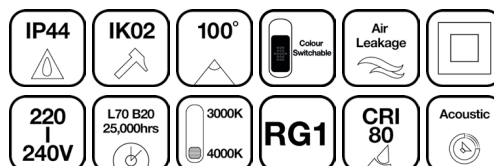

Uni-FitCS™

UNI-FITCS™ IP44 COLOUR SWITCHABLE 15W INTEGRATED Ø120 LED DOWNLIGHT

- Colour Switchable Compact integrated IP44 Polycarbonate LED Downlights offer best value for money.
- Wide product range covers most common cut-out dimensions of traditional light sources and delivers enhanced energy savings.
- Opal polycarbonate diffuser for even light distribution. Supplied with integrated non-dimmable driver and pre-wired with 500mm cable for ease of installation.
- Airtight suitable for new installations or renovations.
- Colour Switchable between 3000K/4000K - ideal for versatile applications.

Code	Version	Colour	Watts	Lumens	lm/W	CRI
DL161156	Non-Dimmable	3000 / 4000K	15W	1600-1700lm	Up to 113lm/W	80

Warranties may be available on certain products as indicated in the product description and are valid from the date of purchase. The warranty is invalid in the case of improper use, installation in an unsuitable working environment, tampering or removal of the Quality Control date label. In the event of product failure during the warranty period it will be replaced free of charge, subject to the correct installation of the original product and subsequent return of the faulty unit. SWITCH LITE does not accept responsibility for any installation costs associated with the replacement of this product and reserves the right to alter specifications without prior notice.

Uni-FitCS™

UNI-FITCS™ IP44 COLOUR SWITCHABLE 15W INTEGRATED Ø120 LED DOWNLIGHT

Specifications and Benefits

Ingress Protection Rating	IP44
IK Rating	IK02
Operating Temperature Range	-20°C / +40°C
Mounting Type	Recessed
Cutout Dimension	min: 120mm - max: mm
Certification	CE
Protection Class	Class II
Installation Location	Indoor
Body Material	Plastic
Cover Material	PC
Available accessories	N/A

Photometric Specifications

Efficiency	Up to 113lm/W
Colour Temperature	3000K
Light Colour Definition	Switchable White
SDCM	<6
Beam Angle	100°
CRI	>80
Dimming Type	Non-Dimmable
Distribution	Direct

Logistic Details