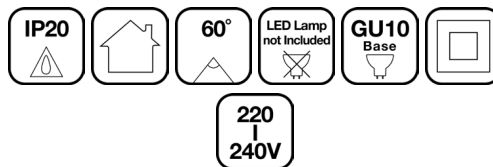

Warranties may be available on certain products as indicated in the product description and are valid from the date of purchase. The warranty is invalid in the case of improper use, installation in an unsuitable working environment, tampering or removal of the Quality Control date label. In the event of product failure during the warranty period it will be replaced free of charge, subject to the correct installation of the original product and subsequent return of the faulty unit. SWITCH LITE does not accept responsibility for any installation costs associated with the replacement of this product and reserves the right to alter specifications without prior notice.