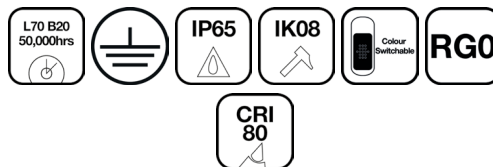

Walle™ CS

WALLE™CS 6W IP65 CS FIXED UP/DOWN LED WALL LIGHT WHITE 2700K/3000K/4000K

- Colour Switchable Die-Cast Aluminium Decorative Wall Light suitable for both indoor and outdoor installations.
- Durable IP65 rated, impact resistant and salt-spray tested housing for long service life.
- Superior optical convex lens design ensures precise, direct/indirect symmetrical light distribution. Available as direct or direct/indirect version.
- Integrated TRIAC dimmable LED driver with junction box for simplified installation.

Code	Version	Colour	Watts	Lumens	lm/W	CRI
DC155261	Non-Dimmable	2700 / 3300 / 4000K	6W	530-650lm	Up to 109lm/W	80

Warranties may be available on certain products as indicated in the product description and are valid from the date of purchase. The warranty is invalid in the case of improper use, installation in an unsuitable working environment, tampering or removal of the Quality Control date label. In the event of product failure during the warranty period it will be replaced free of charge, subject to the correct installation of the original product and subsequent return of the faulty unit. SWITCH LITE does not accept responsibility for any installation costs associated with the replacement of this product and reserves the right to alter specifications without prior notice.

Walle™ CS

WALLE™CS 6W IP65 CS FIXED UP/DOWN LED WALL LIGHT WHITE 2700K/3000K/4000K

Specifications and Benefits

Ingress Protection Rating	IP65
IK Rating	IK08
Operating Temperature Range	-20°C / +45°C
Mounting Type	Surface mounted / Wall mounted
Cutout Dimension	min: N/Amm - max: mm
Certification	CE
Protection Class	Class I
Installation Location	Indoor / Outdoor
Body Material	Steel
Cover Material	PC
Finishing	White
Available accessories	N/A

Photometric Specifications

Lumens	530 / 600 / 650lm
Efficiency	Up to 109lm/W
Colour Temperature	2700 / 3300 / 4000K
Light Colour Definition	Tuneable White
Beam Angle	8°
CRI	>80
Dimming Type	Non-Dimmable
Distribution	Direct / Indirect