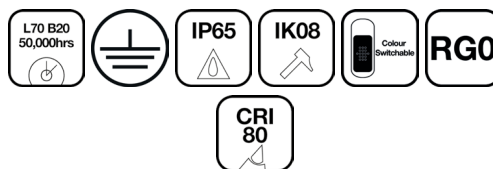

Walle™ CS

WALLE™CS 6W IP65 CS FIXED UP/DOWN LED WALL LIGHT BLACK 2700K/3000K/4000K

- Colour Switchable Up/Down Aluminium IP65 Wall Lights with integrated non dimmable driver.
- Slim Aluminium body IK08 with clear polycarbonate diffuser.
- Colour Switchable between 2700K/3300K/4000K prior to installation.
- Aluminium Body with Finish in Black.

Code	Version	Colour	Watts	Lumens	lm/W	CRI
DC155247	Non-Dimmable	2700 / 3300 / 4000K	6W	530-650lm	Up to 109lm/W	80

Warranties may be available on certain products as indicated in the product description and are valid from the date of purchase. The warranty is invalid in the case of improper use, installation in an unsuitable working environment, tampering or removal of the Quality Control date label. In the event of product failure during the warranty period it will be replaced free of charge, subject to the correct installation of the original product and subsequent return of the faulty unit. SWITCH LITE does not accept responsibility for any installation costs associated with the replacement of this product and reserves the right to alter specifications without prior notice.

Walle™ CS

WALLE™CS 6W IP65 CS FIXED UP/DOWN LED WALL LIGHT BLACK 2700K/3000K/4000K

Specifications and Benefits

Ingress Protection Rating	IP65
IK Rating	IK08
Operating Temperature Range	-20°C / +45°C
Cutout Dimension	min: N/Amm - max: mm
Certification	CE
Protection Class	Class I
Installation Location	Indoor / Outdoor
Body Material	Steel
Cover Material	PC
Finishing	Black
Available accessories	N/A

Photometric Specifications

Lumens	530 / 600 / 650lm
Efficiency	Up to 109lm/W
Colour Temperature	2700 / 3300 / 4000K
Light Colour Definition	Tunable White
Beam Angle	8°
CRI	>80
Dimming Type	Non-Dimmable
Distribution	Direct / Indirect