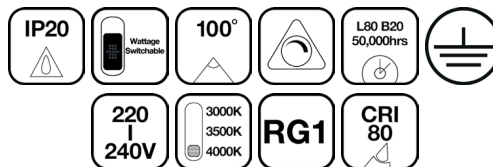

Code	Version	Colour	Watts	Lumens	lm/W	CRI
CL160906	DALI-2 / PUSH DIM	3000 / 3500 / 4000K	34 / 38 / 44 / 55W	4400-4700lm	Up to 85lm/W	80

Warranties may be available on certain products as indicated in the product description and are valid from the date of purchase. The warranty is invalid in the case of improper use, installation in an unsuitable working environment, tampering or removal of the Quality Control date label. In the event of product failure during the warranty period it will be replaced free of charge, subject to the correct installation of the original product and subsequent return of the faulty unit. SWITCH LITE does not accept responsibility for any installation costs associated with the replacement of this product and reserves the right to alter specifications without prior notice.

CircularCWS™

CIRCULARCWS™ 34/50W Ø1200 ROUND SUSPENSION COLOUR SWITCHABLE 3000K/3500K/4000K BLACK DALI DIMMABLE

Specifications and Benefits

Ingress Protection Rating	IP20
IK Rating	IK01
Operating Temperature Range	-20°C / +45°C
Mounting Type	Suspended
Cutout Dimension	min: N/Amm - max: mm
Certification	CE
Protection Class	Class I
Installation Location	Indoor
Body Material	Aluminium, Steel
Cover Material	PMMA
Available accessories	N/A

Photometric Specifications

Lumens	34W - / 2890 / lm
	38W - / 3230 / lm
	44W - / 3740 / lm
	55W - / 4700 / lm
Efficiency	Up to 85lm/W
Colour Temperature	3000 / 3500 / 4000K
Light Colour Definition	Switchable White
SDCM	<3
Beam Angle	100°
CRI	>80
Dimming Type	DALI-2 / PUSH DIM
Distribution	Direct