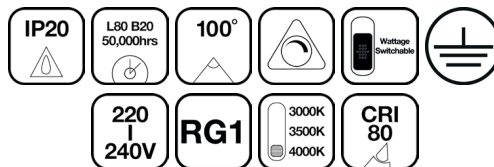

Code	Version	Colour	Watts	Lumens	lm/W	CRI
CL160890	DALI-2 / PUSH DIM	3000 / 3500 / 4000K	31 / 37 / 42 / 44W	2635-3740lm	Up to 85lm/W	80

Warranties may be available on certain products as indicated in the product description and are valid from the date of purchase. The warranty is invalid in the case of improper use, installation in an unsuitable working environment, tampering or removal of the Quality Control date label. In the event of product failure during the warranty period it will be replaced free of charge, subject to the correct installation of the original product and subsequent return of the faulty unit. SWITCH LITE does not accept responsibility for any installation costs associated with the replacement of this product and reserves the right to alter specifications without prior notice.

CircularCWS™

CIRCULARCWS™ 31/44W Ø800 ROUND SUSPENSION COLOUR SWITCHABLE 3000K/3500K/4000K BLACK DALI DIMMABLE

Specifications and Benefits

Ingress Protection Rating	IP20
IK Rating	IK01
Operating Temperature Range	-20°C / +45°C
Mounting Type	Suspended
Cutout Dimension	min: N/Amm - max: mm
Certification	CE
Protection Class	Class I
Installation Location	Indoor
Body Material	Aluminium, Steel
Cover Material	PMMA
Available accessories	N/A

Photometric Specifications

Lumens	31W - / 2635 / lm
	37W - / 3145 / lm
	42W - / 3570 / lm
	44W - / 3740 / lm
Efficiency	Up to 85lm/W
Colour Temperature	3000 / 3500 / 4000K
Light Colour Definition	Switchable White
SDCM	<3
Beam Angle	100°
CRI	>80
Dimming Type	DALI-2 / PUSH DIM
Distribution	Direct